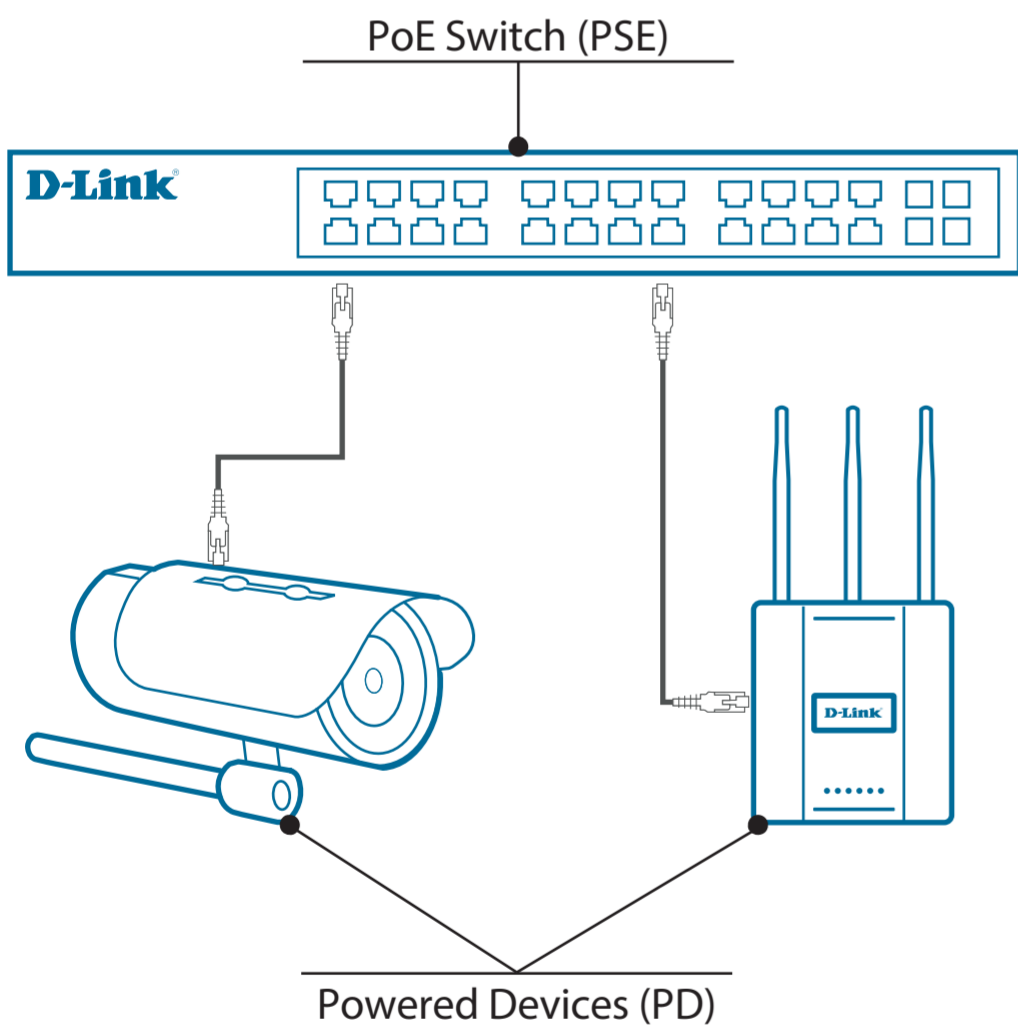

Power over Ethernet

PoE technology allows PSE (Power Sourcing Equipment) to use a single twisted pair Ethernet cable to provide both data and electrical power to PDs (Powered Device) such as wireless access points, network cameras, IP phones, point-of-sale terminals, and other PoE compatible devices. The D-Link range includes over 50 PoE enabled switches, reaching up to 740 Watts per switch with a redundant power supply, making network device installation simpler, safer, and less expensive.

PoE Standards

	PoE 802.3af	PoE+ 802.3at	PoE++ 802.3bt
Maximum power per PSE port	15.4W	30W	90W
Maximum power to PD	12.95W	25.5W	71-90W

Specifications

Power Class	Max. power delivered by PSE	Power available at PD	PD Type	Standard
0	15.4	12.95	1	802.3af
1	4	3.84	1	
2	7	6.49	1	
3	15.4	12.95	1	
4	30	25.5	2	802.3at
5	45	40	3	802.3bt
6	60	51	3	
7	75	62	4	
8	90	71	4	

90W

PoE Connected Lighting Systems

PoE up to 90W per port

Model	Port Count	PoE Ports	PoE Budget	RPS
Smart PoE Switches				
DGS-1100-26MPP/C	24 GE, 2 Combo	20 (802.3at) & 4 (802.3bt)	518W	-
DGS-1100-10MPP/C	8 GE, 2 SFP	6 (802.3at) & 2 (802.3bt)	242W	-