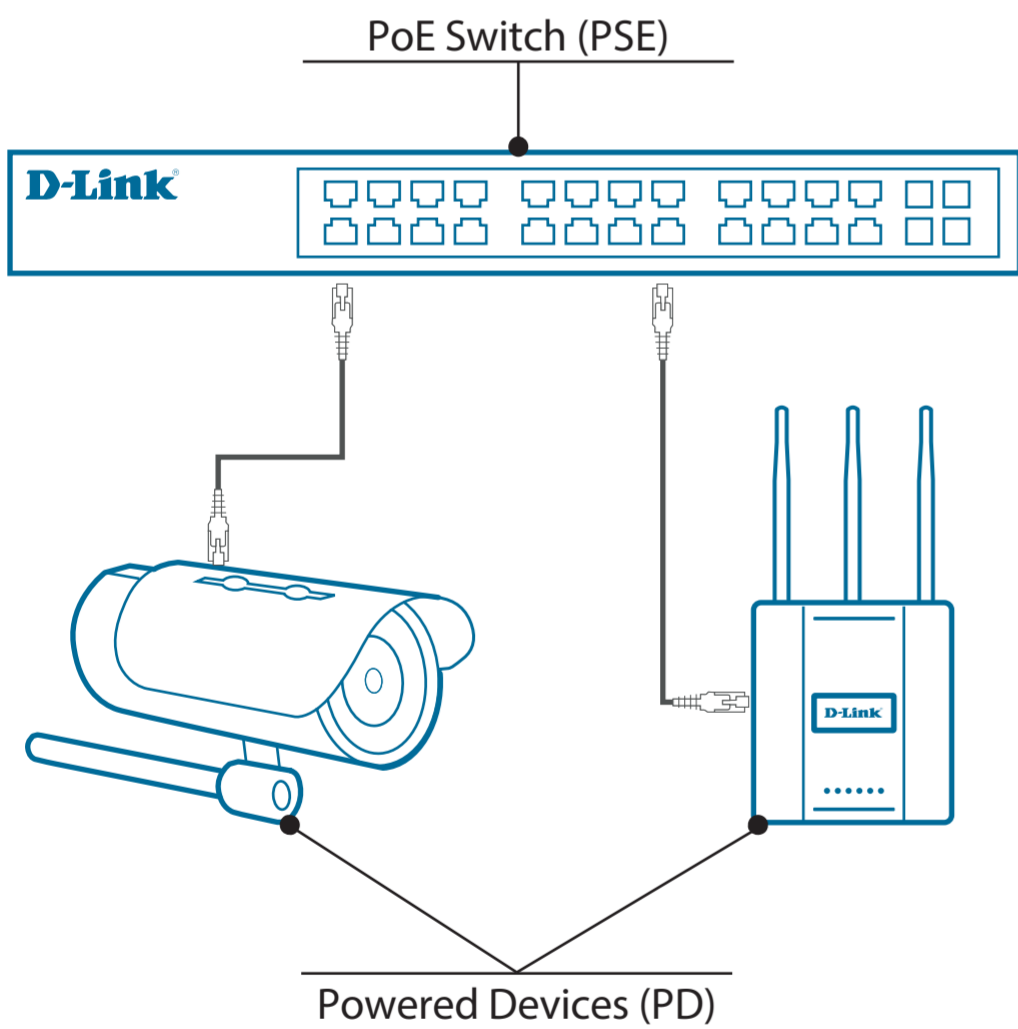

15W

IP Camera

Wireless AP

Wireless AP

IP Phone

IP Phone

30W

Outdoor AP

PTZ IP Camera

PTZ IP Camera

Video Phones

Video Phones

60W

Digital Signage

POS System

POS System

90W

PoE Connected Lighting Systems

PoE up to 90W per port

Model	Port Count	PoE Ports	PoE Budget	RPS
Smart PoE Switches				
DGS-1100-26MPP/C	24 GE, 2 Combo	20 (802.3at) & 4 (802.3bt)	518W	-
DGS-1100-10MPP/C	8 GE, 2 SFP	6 (802.3at) & 2 (802.3bt)	242W	-

PoE up to 30W per port

Model	Port Count	PoE Ports	PoE Budget	RPS
Industrial PoE Switches				
DIS-200G-12PS	10 x GE, 2 x SFP	8 (802.3at)	240W	-
DIS-100G-5PSW	4 x GE, 1 x SFP	4 (802.3at)	120W	-
Managed PoE Switches				
DGS-3630-52PC	44 x GE, 4 x Combo, 4 x 10G SFP+	48 (802.3at)	370W (740W with RPS)	DPS-700
DGS-3630-28PC	20 x GE, 4 x Combo, 4 x 10G SFP+	24 (802.3at)	370W (740W with RPS)	DPS-700
DGS-3620-52P	48 x GE, 4 x 10G SFP+	48 (802.3at)	370W (740W with RPS)	DPS-700
DGS-3420-28PC	20 x GE, 4 x Combo, 4 x 10G SFP+	24 (802.3at)	370W (740W with RPS)	DPS-700
DGS-3130-54PS	48 x GE, 2 x 10GE, 4 x 10G SFP+	48 (802.3at)	370W (740W with RPS)	DPS-700
DGS-3130-30PS	24 x GE, 2 x 10GE, 4 x 10G SFP+	24 (802.3at)	370W (740W with RPS)	DPS-700
DGS-3120-48PC	44 x GE, 4 x Combo, 2 x 10G CX4	48 (802.3at)	370W (740W with RPS)	DPS-700
DGS-3000-28LP	24 x GE, 4 x SFP	24 (802.3at)	193W	DPS-500A, DPS-500DC/B
DGS-3000-28XMP	24 x GE, 4 x 10G SFP+	24 (802.3at)	370W	DPS-500A, DPS-500DC/B
DGS-1520-52MP	44 x GE, 4 x 2.5GE, 2 x 10GE, 2 x 10G SFP+	48 (802.3at)	370W (740W with RPS)	DPS-700
DGS-1520-28MP	20 x GE, 4 x 2.5GE, 2 x 10GE, 2 x 10G SFP+	24 (802.3at)	370W (740W with RPS)	DPS-700
DGS-1210-52MPP/ME	48 x GE, 4 x SFP	48 (802.3at)	740W	-
DGS-1210-52MP/FL	48 x GE, 4 x combo	48 (802.3at)	370W	-
DGS-1210-52MP/ME	48 x GE, 4 x SFP	8 (802.3at) & 40 (802.3af)	370W	-
DGS-1210-52P/ME	48 x GE, 4 x SFP	8 (802.3at) & 16 (802.3af)	193W	-
DGS-1210-28MP/FL	24 x GE, 4 x combo	24 (802.3at)	370W	-
DGS-1210-28MP/ME	24 x GE, 4 x SFP	24 (802.3at)	370W	-
DGS-1210-28P/FL	24 x GE, 4 x combo	24 (802.3at)	193W	-
DGS-1210-28P/ME	24 x GE, 4 x SFP	4 (802.3at) & 20 (802.3af) (rev. A1) 24 (802.3at) (rev. B1)	193W	-
DGS-1210-10MP/FL	8 x GE, 2 x SFP	8 (802.3at)	130W	-
DGS-1210-10P/ME	8 x GE, 2 x SFP	8 (802.3at)	78W	-
DGS-1210-10P/FL	8 x GE, 2 x SFP	8 (802.3at)	65W	-